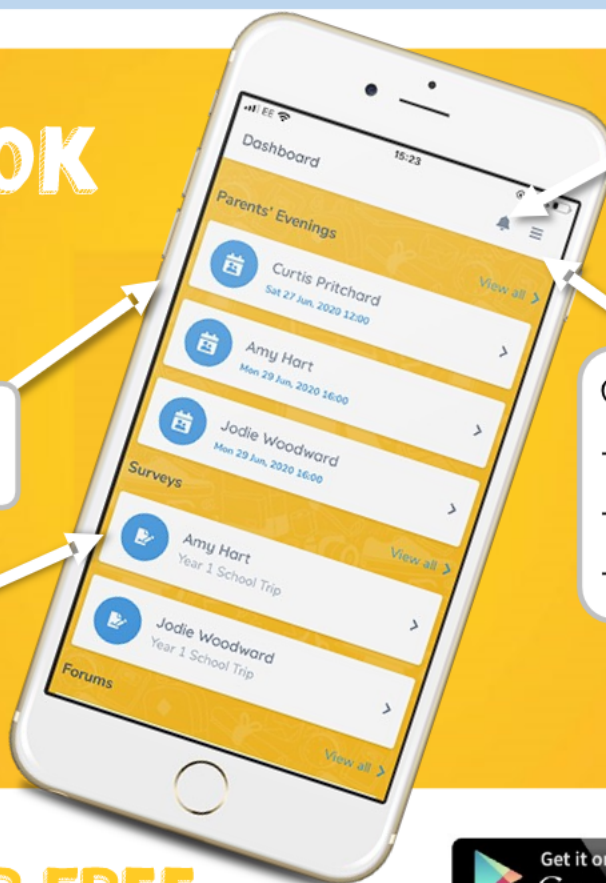

GUIDE TO OUR APP FOR PARENTS & CARERS

School Spider allows you to receive and return information directly from the school. Receive instant messages, complete surveys and forms, and book your parents evening.

Select your school to get started!

LOGGING IN

See your schools recent website posts here but make sure you login to receive communication. Click parent login and enter your details if you have received them from the school. OR you can press forgot password to set your password.

You must have your email address linked to the school.

TAKE A LOOK AROUND

See all your action items on your dashboard

Click to respond or book for each child

Click the bell to see your recent messages

Click these 3 lines to:

- Switch between areas
- Edit your profile
- Logout

DOWNLOAD FOR FREE...