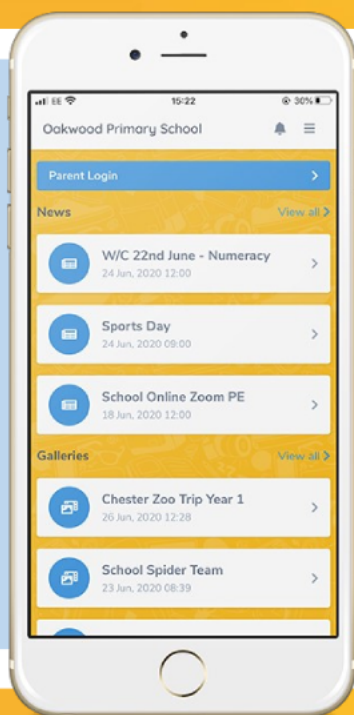

GUIDE TO OUR APP FOR PARENTS & CARERS

School Spider allows you to receive and return information directly from the school. Receive instant messages, complete surveys and forms, and book your parents evening.

Select your school to get started!

LOGGING IN

See your schools recent website posts here but make sure you login to receive communication. Click parent login and enter your details if you have received them from the school. OR you can press forgot password to set your password.

You must have your email address linked to the school.

TAKE A LOOK AROUND

See all your action items on your dashboard

Click to respond or book for each child

Click the bell to see your recent messages

Click these 3 lines to:

- Switch between areas
- Edit your profile
- Logout

DOWNLOAD FOR FREE...